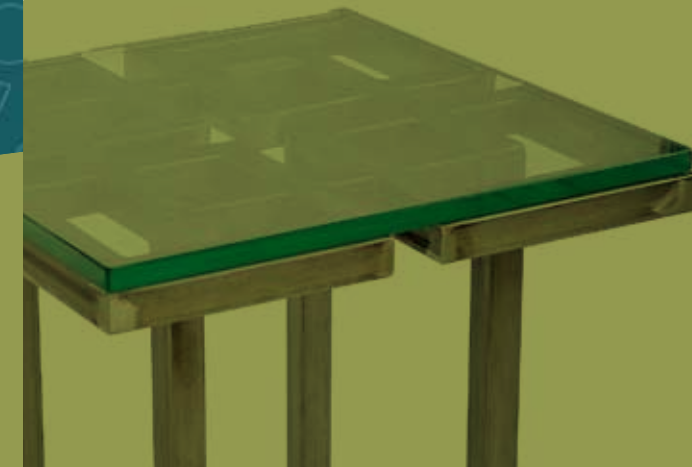

Occasional Tables

OCC305 • 5-Square

20" x 20" x 24"H
3/4" GLASS

Finish: Raw Steel

OCC301 • Octagon

18" x 18" x 18"H
3CM LIMESTONE

Finish: Painted Bronze

Corporate address:
10303 Lariston Lane
Silver Spring, MD 20903

Coffee Tables

CT300A • Cross - Rectangle
 48" x 30" x 17"H *Finish: Vintage Steel*
 GREY STAINED WHITE OAK

CT301 • Octagon - Rectangle
 48" x 30" x 17"H *Finish: Painted Bronze*
 3CM LIMESTONE

CT300 • Cross - Rectangle
 60" x 36" x 17"H *Finish: New Verde*
 3CM LIMESTONE